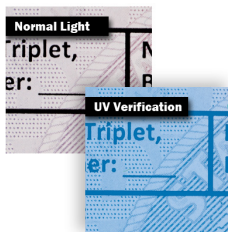

# TROY Security Supplies

TROY toner solutions allow you to manage fraud, reduce operational risk, and comply with regulations related to protecting information privacy. Developed in an ISO 9001 certified facility, TROY toners are of the highest quality and offer specialized security for your documents.

**TROY MICR UV and TROY Standard UV** add a hidden layer of security to your high value documents. Undetectable to the naked eye, the images appear as standard black print; however, upon inspection under an ultraviolet (UV) light, they fluoresce blue. TROY MICR UV Toner provides a level of authentication easily verified by check processors. TROY Standard UV Toner provides an additional layer of security for your most important documents.