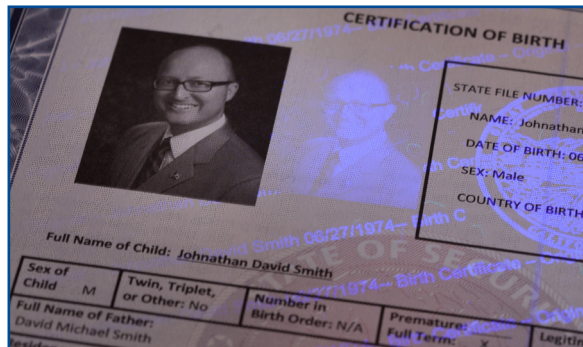

TROY SecureUV allows for the combination of visible and invisible ultraviolet (UV) elements to create customized and highly secure documents. These elements can be printed on paper or added to preprinted forms, providing a layer of document authentication and fraud deterrence. Any combination of graphics, text, or barcodes can be used for the creation of these customized, secure documents. SecureUV elements are printed simultaneously with standard visible print elements, but are invisible until placed under a UV light for verification.